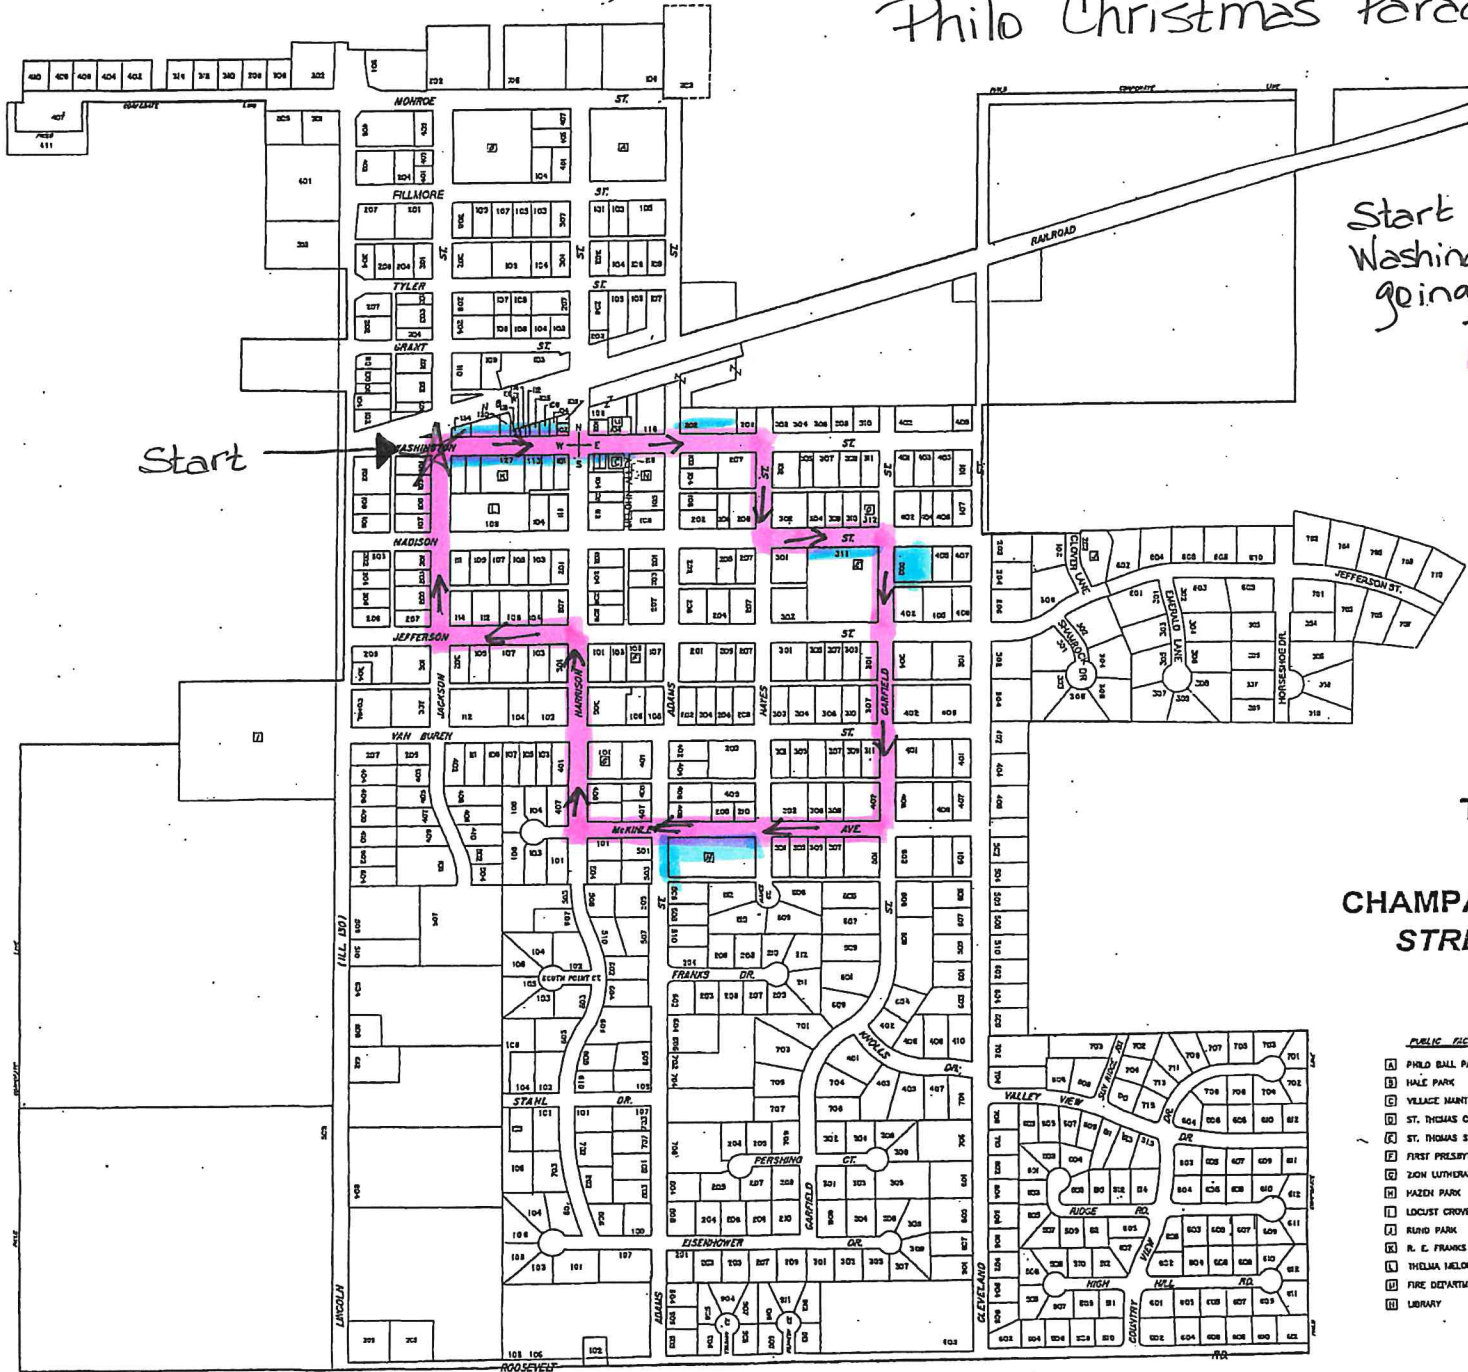

Philo Christmas Parade, December 4 7:00 PM

Start at corner of
Washington + Jackson
going east.

Route
Parking

THE VILLAGE OF PHILO CHAMPAIGN COUNTY, ILLINOIS STREET ADDRESS PLAN

PUBLIC FACILITIES

- A PHILO BALL PARK
- B HALE PARK
- C VILLAGE MAINTENANCE BUILDING
- D ST. THOMAS CATHOLIC CHURCH
- E ST. THOMAS SCHOOL
- F FIRST PRESBYTERIAN CHURCH
- G ZION LUTHERAN CHURCH
- H HAZEN PARK
- I LOCUST GROVE CEMETERY
- J RENO PARK
- K R. E. FRANKS MEETING CENTER VILLAGE HALL
- L THELMA WELSH CHRISTIAN BUILDING
- M FIRE DEPARTMENT
- N LIBRARY