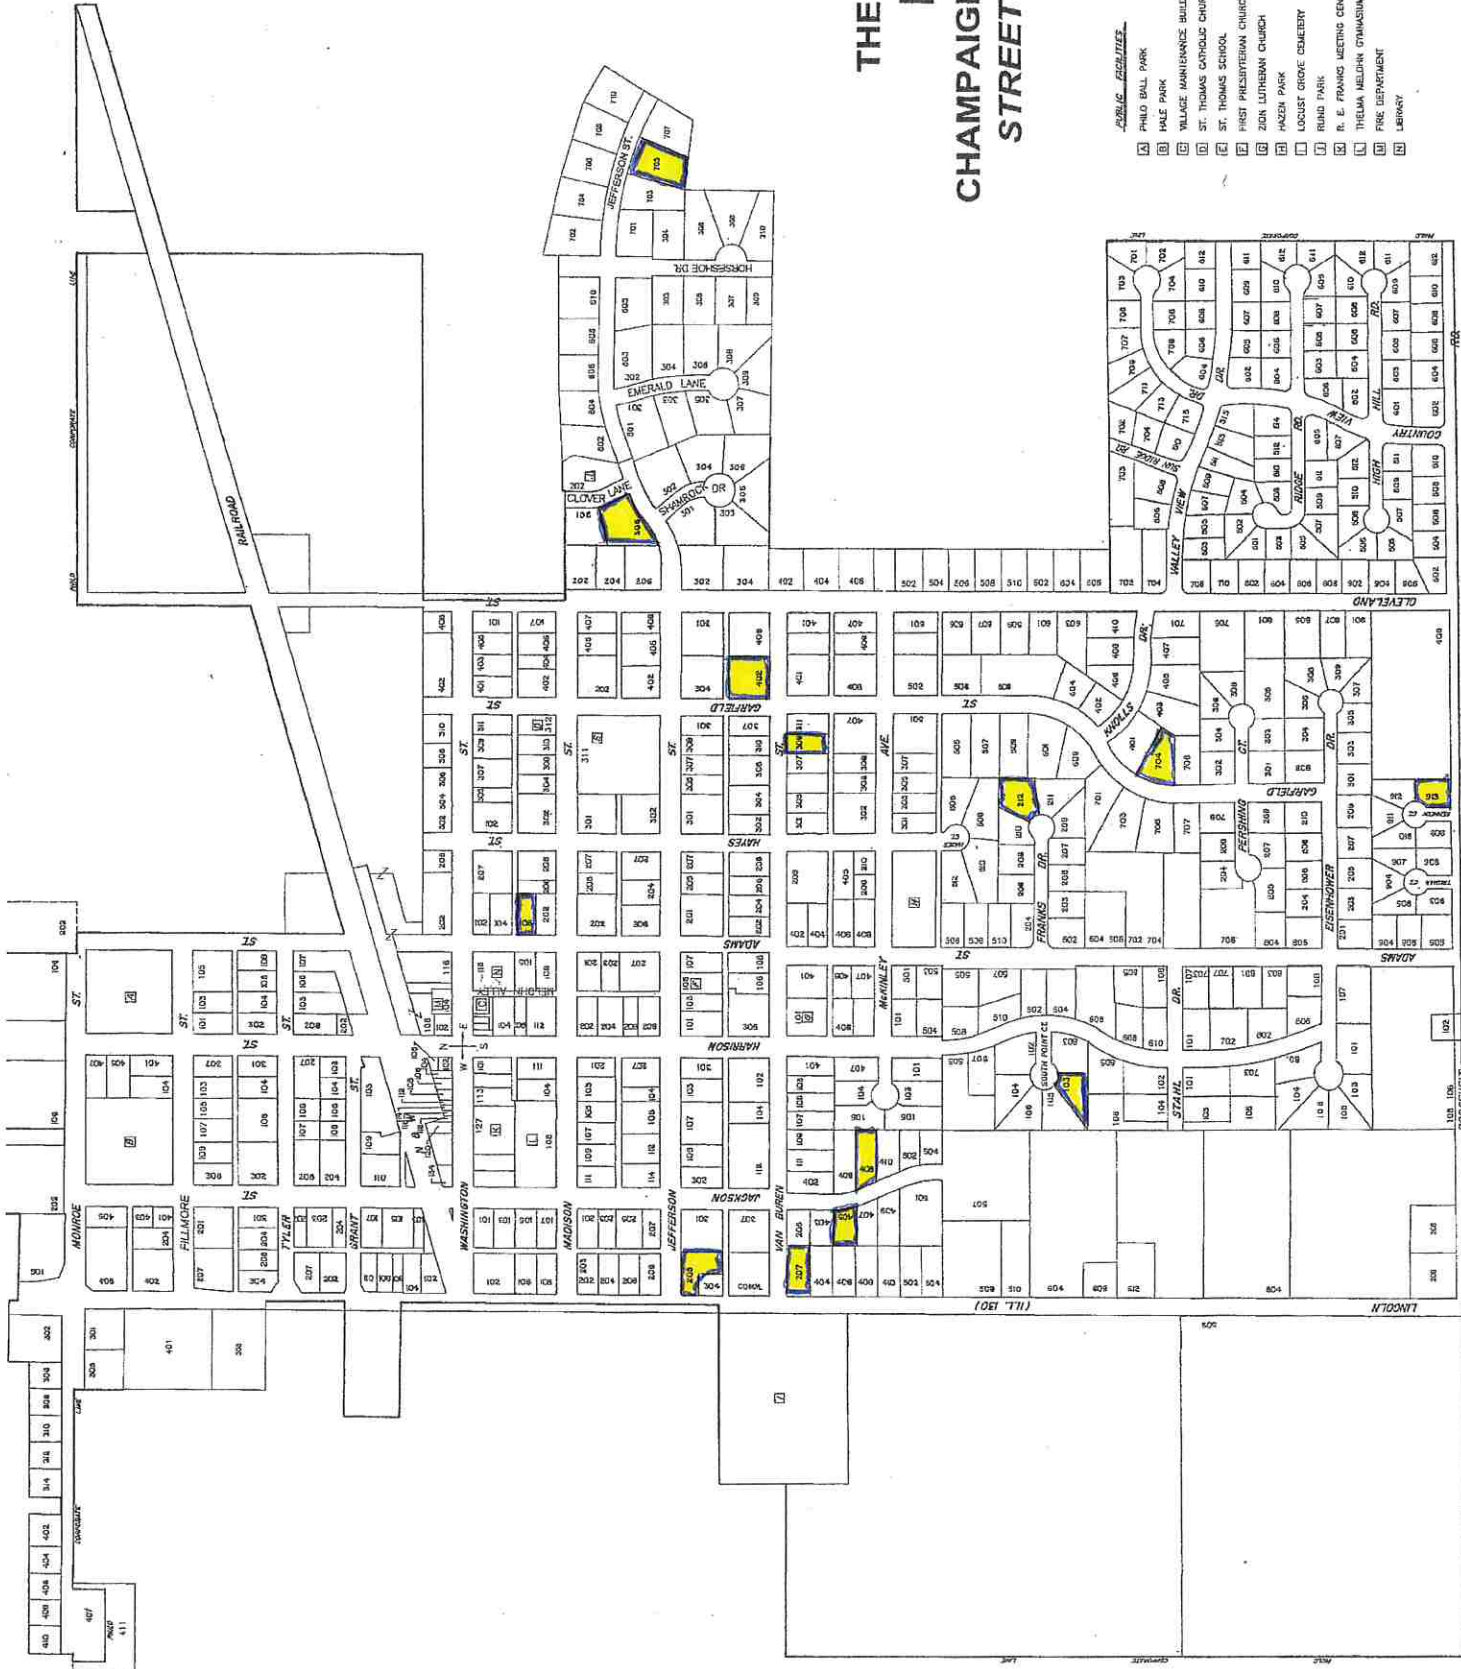

Village of Philo

Garage Sale Listing

Friday, September 25
Saturday, September 26

Listed Garage Sales:

205 W. Jefferson St.
506 E. Jefferson St.
705 E. Jefferson St.
405 S. Jackson St. (Saturday ONLY)
408 S. Jackson St.
3 Kennedy Court
207 W. Van Buren
309 E. Van Buren
402 E. Van Buren
106 S. Adams
103 South Point Ct
704 S. Garfield
212 Franks Drive

THE VILLAGE OF PHILO CHAMPAIGN COUNTY, ILLINOIS STREET ADDRESS PLAN

- PUBLIC FACILITIES**
- A PHLO BALL PARK
 - B HALE PARK
 - C VILLAGE MANHATTEN BUILDING
 - D ST. THOMAS CATHOLIC CHURCH
 - E ST. THOMAS SCHOOL
 - F FIRST PRESBYTERIAN CHURCH
 - G ZION LUTHERAN CHURCH
 - H HAZEN PARK
 - I LOCUST GROVE CEMETERY
 - J REND PARK
 - K R. E. FRANKS MEETING CENTER VILLAGE HALL
 - L THELMA WELSH GYMNASIUM BUILDING
 - M FIRE DEPARTMENT
 - N LIBRARY